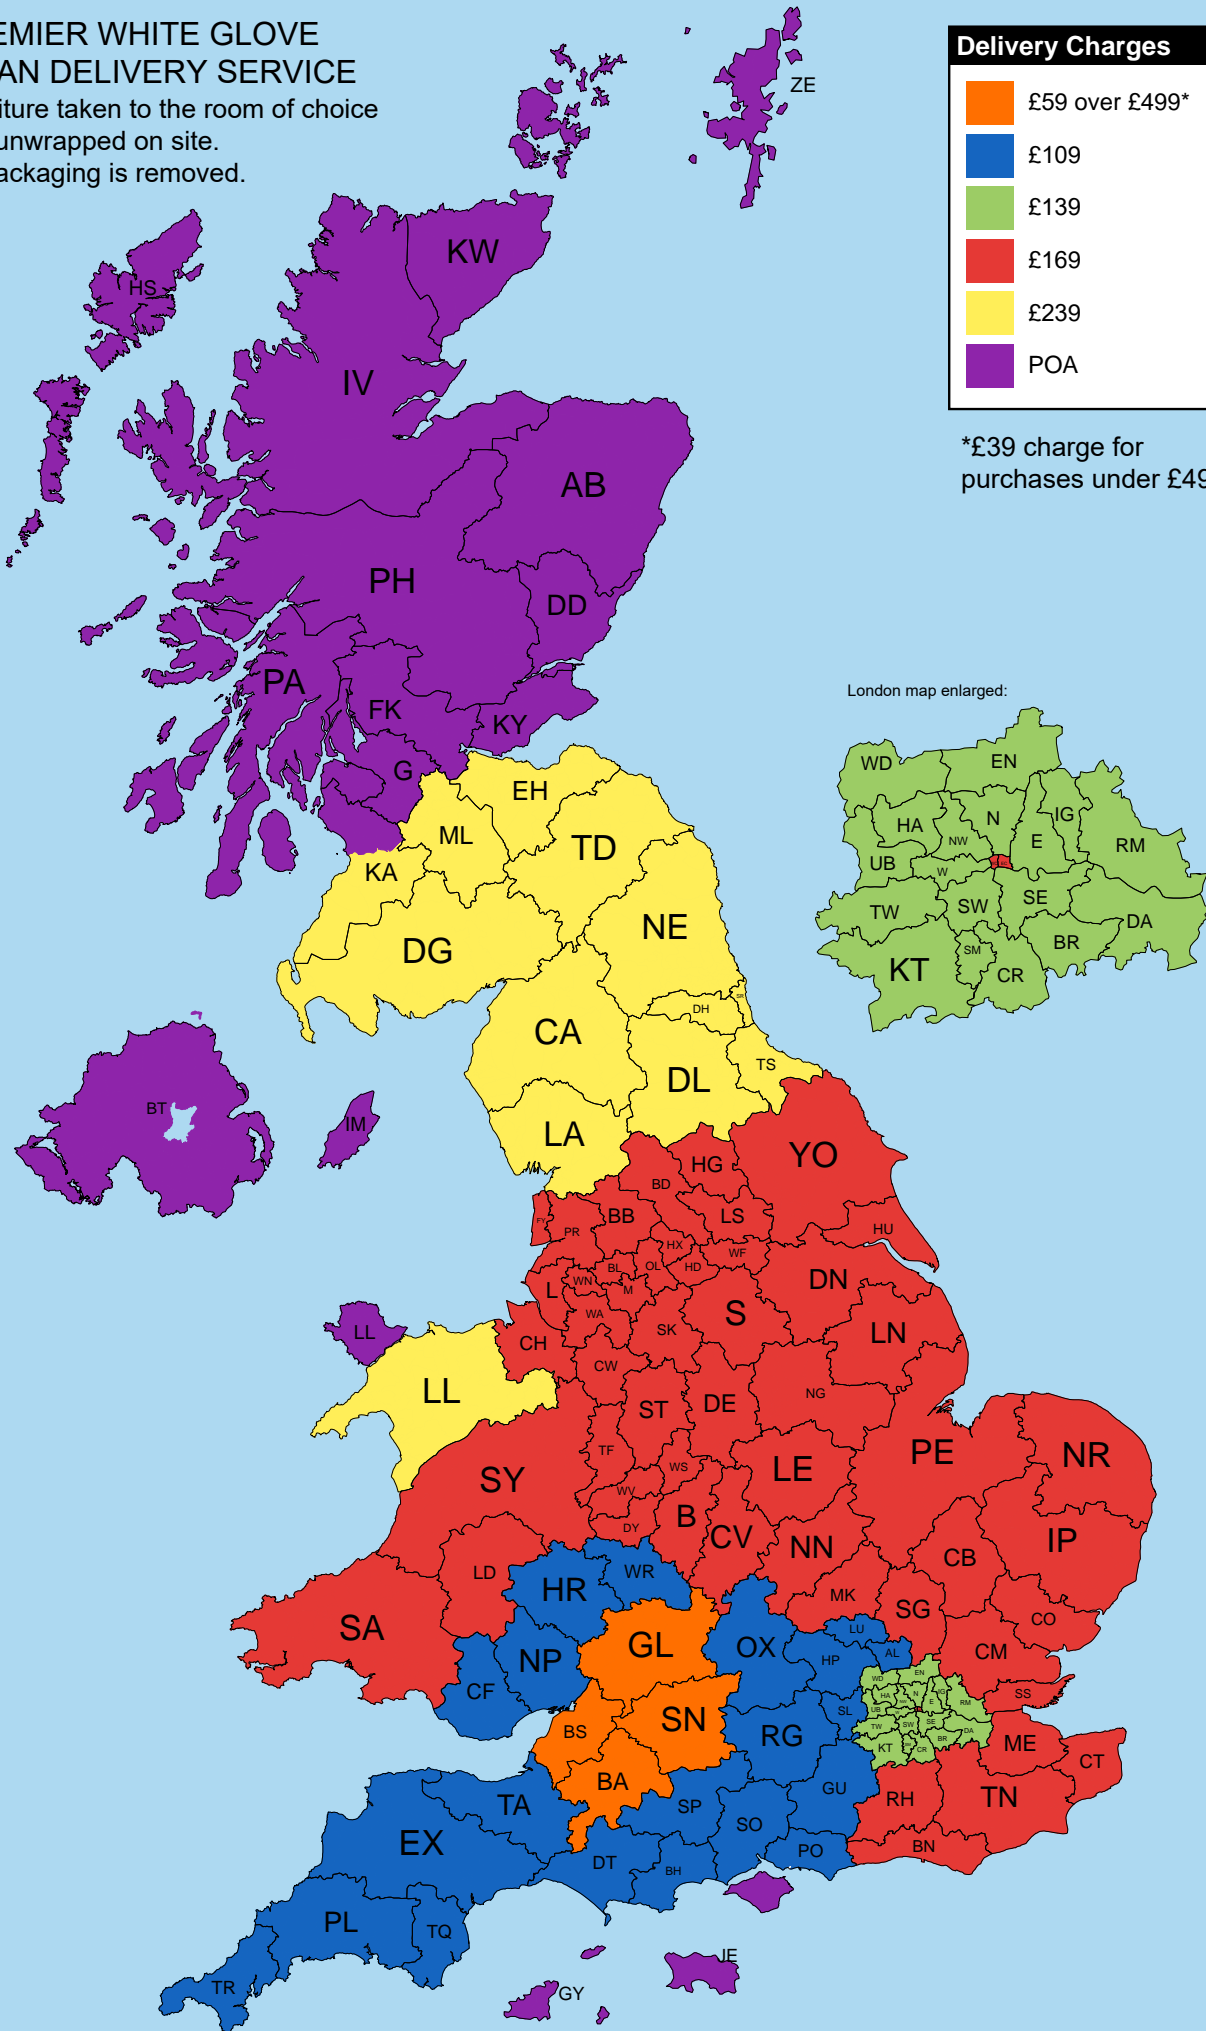

TR Hayes Delivery Charges Map

**PREMIER WHITE GLOVE
2 MAN DELIVERY SERVICE**
Furniture taken to the room of choice
and unwrapped on site.
All packaging is removed.

Delivery Charges

Orange	£59 over £499*
Blue	£109
Light Green	£139
Red	£169
Yellow	£239
Purple	POA

*£39 charge for purchases under £499

London map enlarged: