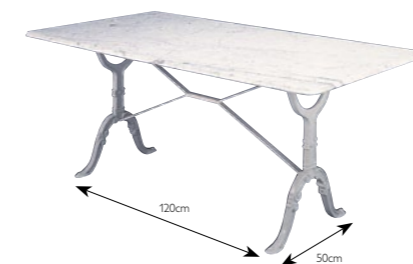

Bilbao Cast Iron
Available with stone tops. Base available in white, black or green paint finish.
H 75cm Dia 60cm (Circular)
H 75cm Dia 65cm (Circular)
H 75cm Dia 70cm (Circular)
H 75cm Dia 75cm (Circular)
H 75cm L 60cm W 60cm (Square)

Montpellier
Available with stone or glass tops. Black or aluminium coloured cast iron base.
H 76cm Dia 60cm
H 76cm Dia 65cm
H 76cm Dia 70cm
H 76cm Dia 75cm
H 76cm Dia 80cm
H 76cm Dia 90cm
H 76cm Dia 100cm

Kiosk Cast Iron (Squares)
Available with stone tops. Base available in white or black paint finish.
H 74cm L 60cm W 60cm (Square)
H 74cm L 65cm W 65cm (Square)
H 74cm L 70cm W 70cm (Square)

Kiosk Cast Iron (Rectangle/Oval)
Available with stone tops. Base available in white or black paint finish.
H 74cm L 120cm W 60cm (Oval/Rectangle)
H 74cm L 140cm W 70cm (Oval/Rectangle)
H 74cm L 155cm W 80cm (Oval)
H 74cm L 125cm W 80cm (Rectangle)