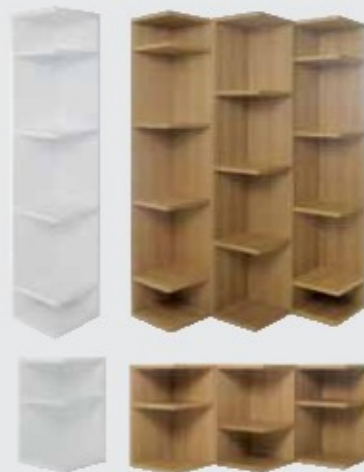

Angle

This eye catching design comes in a choice of oak or white finish and is available in two sizes; tall – for full length impact to store and showcase books and other 'objet', and low – perfect to use as a multifunctional side table or console unit. Both useful and beautiful it's just what Conran design is all about.

tall
low

w35 d35 h180 cm
w35 d35 h60 cm

Balance

Our classically simple but beautiful collection of distinctive storage pieces designed to work in a variety of living spaces, now with the NEW square coffee table. Available in oak, walnut, black and white lacquer.

alcove shelving w70 d30 h180 cm
side table w50 d30 h50 cm
square coffee table w80 d80 h36 cm

tall shelving w120 d30 h180 cm
coffee table w120 d40 h36 cm
low shelving w120 d30 h69 cm